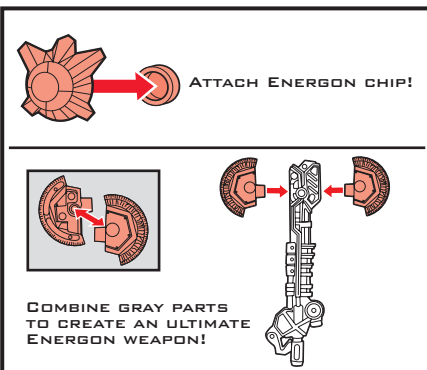

CHANGING TO ROBOT

REVERSE ORDER OF INSTRUCTIONS TO CONVERT BACK INTO VEHICLE.